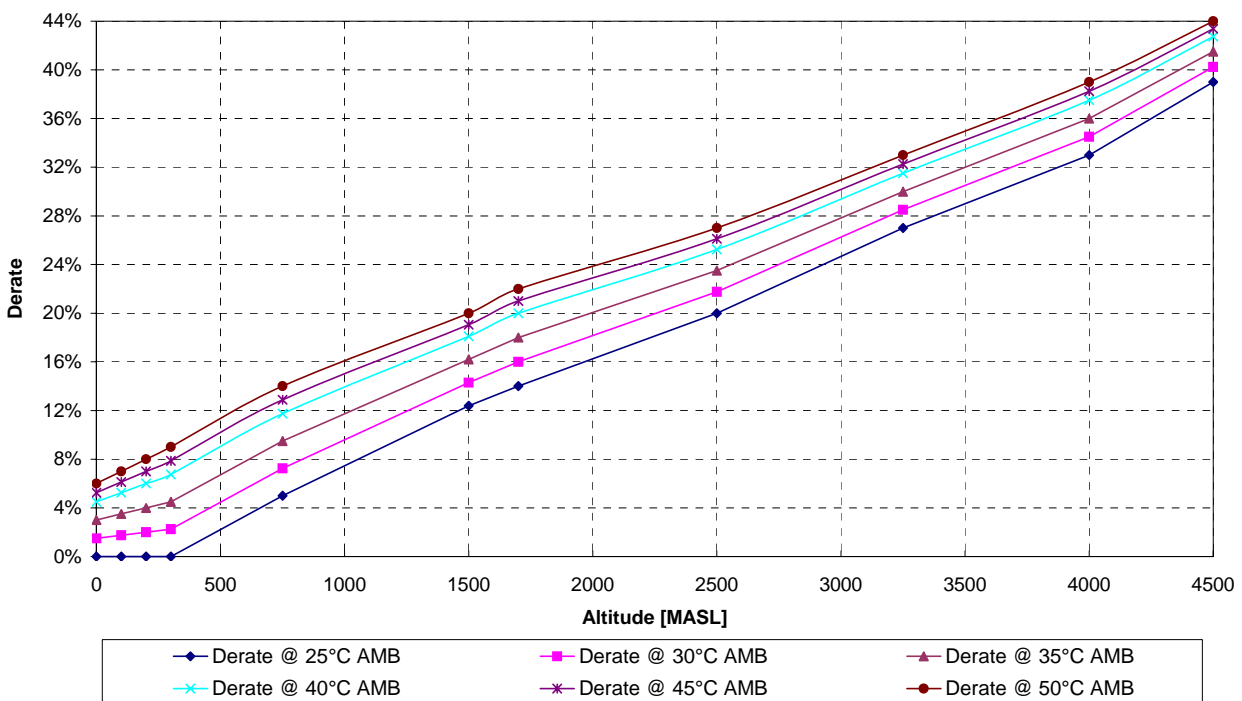

Derate Tables

2500 Series

Diesel Engines

2506C-E15

TAG1, TAG2, TAG3, TAG4

Derate curve 2506 C - E15 TAG 1 500 kVA LOW E

Derate curve 2506 C - E15 TAG 2 550 kVA LOW E

Derate curve 2506 C - E15 TAG 3 500 ekW LOW E

Derate curve 2506 C - E15 TAG 4 550 ekW LOW E

@ Perkins®

Perkins Engines Company Limited
 Peterborough PE1 5NA United Kingdom
 Telephone +44 (0) 1733 583000
 Fax +44 (0) 1733 582240
 www.perkins.com

Distributed by