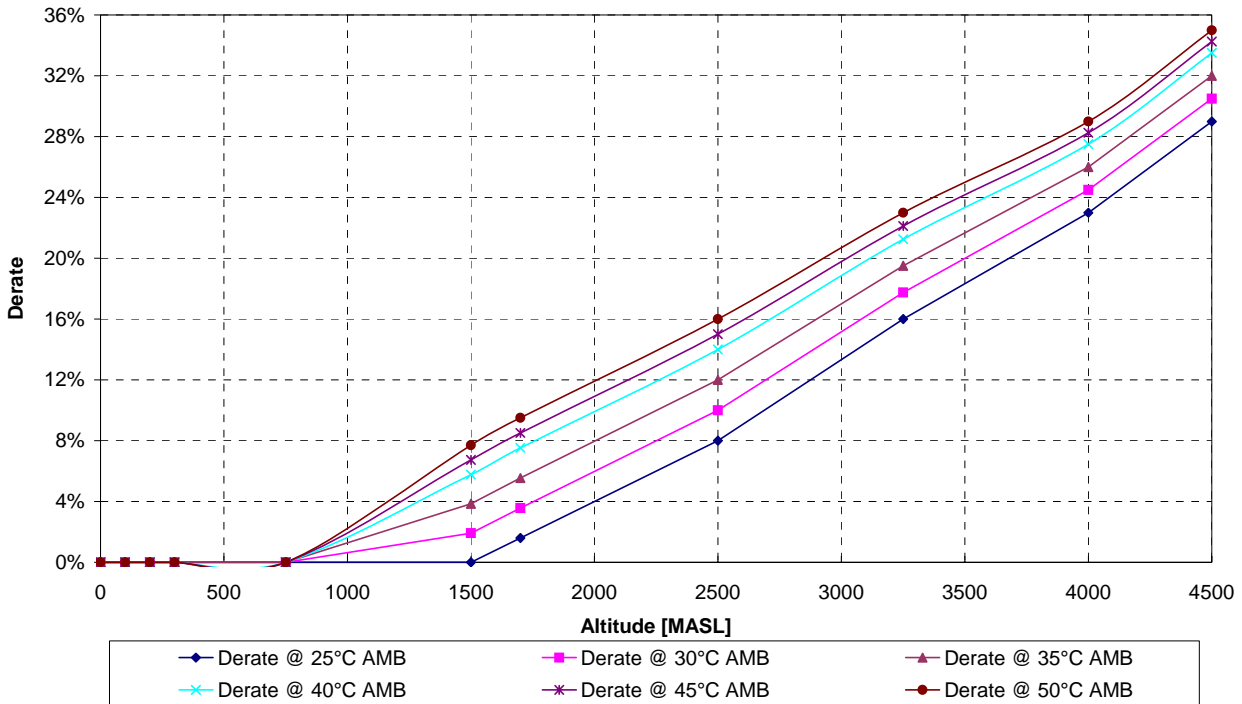

Derate Tables

2500 Series

Diesel Engines

2506C-E15

TAG1, TAG2, TAG3, TAG4

Derate curve 2506 C - E15 TAG 1 500 kVA LOW E

Derate curve 2506 C - E15 TAG 2 550 kVA LOW E

Derate curve 2506 C - E15 TAG 3 500 ekW LOW E

Derate curve 2506 C - E15 TAG 4 550 ekW LOW E

@ Perkins®

Perkins Engines Company Limited
 Peterborough PE1 5NA United Kingdom
 Telephone +44 (0) 1733 583000
 Fax +44 (0) 1733 582240
 www.perkins.com

Distributed by