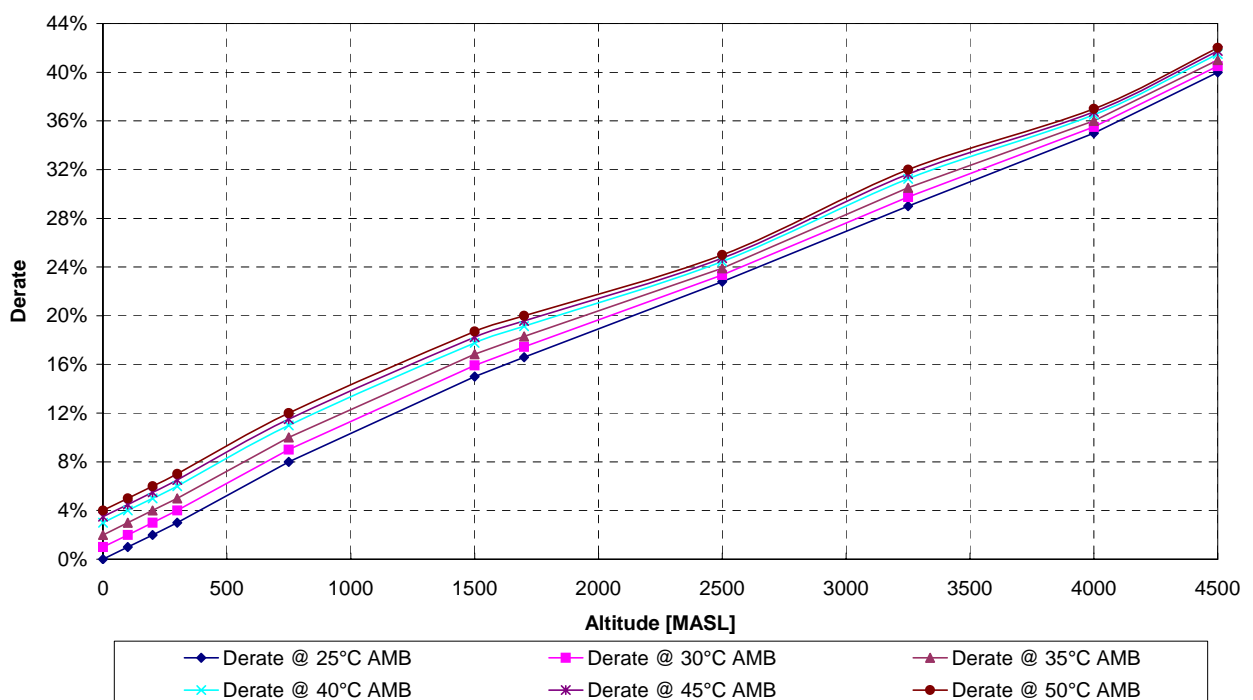

Derate Tables

2500 Series

Diesel Engines

2506C-E15

TAG1, TAG2, TAG3, TAG4

Derate curve 2506 C - E15 TAG 1 500 kVA LOW E

Derate curve 2506 C - E15 TAG 2 550 kVA LOW E

Derate curve 2506 C - E15 TAG 3 500 ekW LOW E

Derate curve 2506 C - E15 TAG 4 550 ekW LOW E

@ Perkins®

Perkins Engines Company Limited
 Peterborough PE1 5NA United Kingdom
 Telephone +44 (0) 1733 583000
 Fax +44 (0) 1733 582240
 www.perkins.com

Distributed by