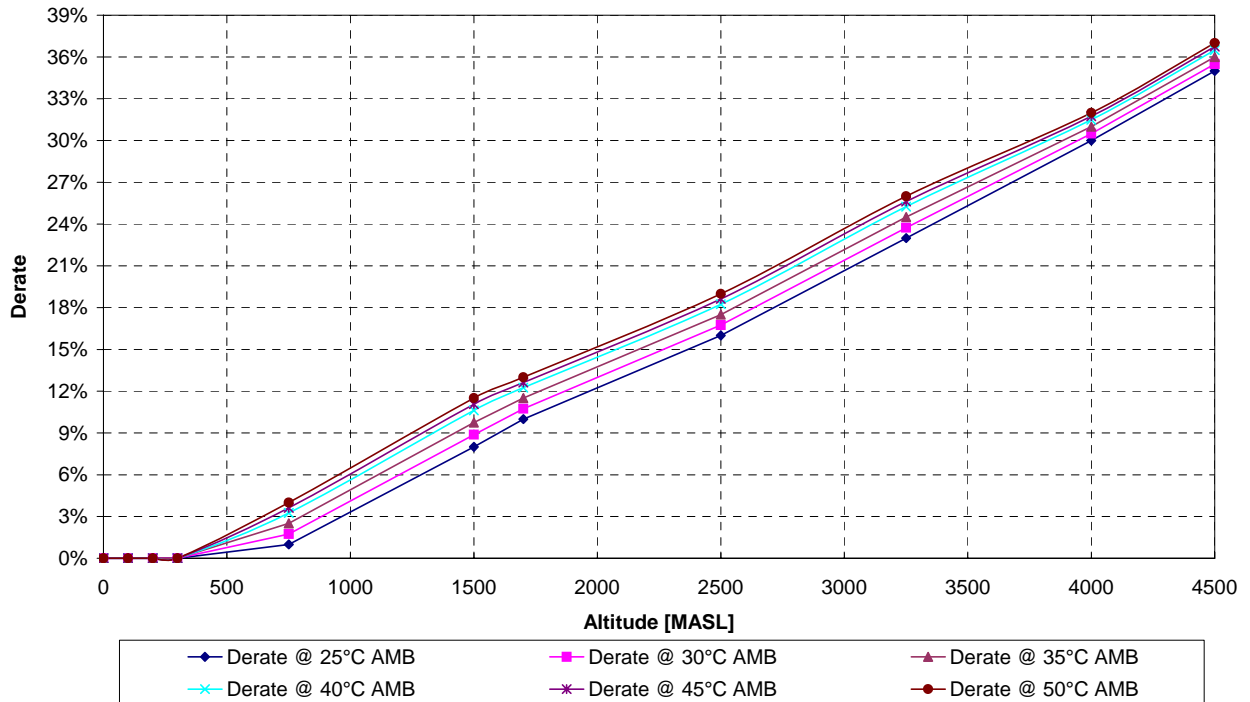

Derate Tables

2500 Series

Diesel Engines

2506C-E15

TAG1, TAG2, TAG3, TAG4

Derate curve 2506 C - E15 TAG 1 500 kVA LOW E

Derate curve 2506 C - E15 TAG 2 550 kVA LOW E

Derate curve 2506 C - E15 TAG 3 500 ekW LOW E

Derate curve 2506 C - E15 TAG 4 550 ekW LOW E

@ Perkins®

Perkins Engines Company Limited
 Peterborough PE1 5NA United Kingdom
 Telephone +44 (0) 1733 583000
 Fax +44 (0) 1733 582240
 www.perkins.com

Distributed by